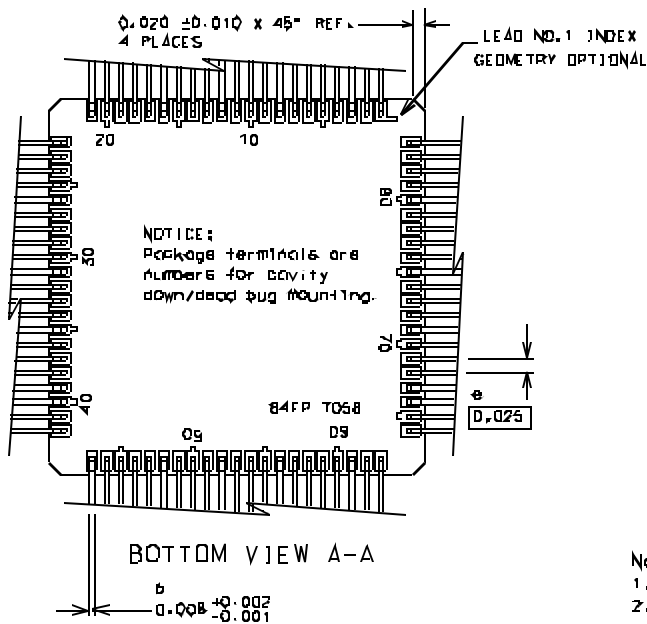

Flatpack 132

Document Number: 44078

Notes:

1. All package finishes are per MIL-PRF-38535.
2. Letter designations are for cross-reference to MIL-STD-1835.

SIDE VIEW

Flatpack 196
Document Number: 44087

- Notes
1. All package finishes are per MIL-PRF-38535.
 2. Letter designations are for cross-reference to MIL-STD-1835.

TOP VIEW

DETAIL A

SIDE VIEW

BOTTOM VIEW A-A

Flatpack 84 (0.025" Pitch)

Document Number: 44096

Notes:

1. All package finishes are per MIL-PRF-38535.
2. Letter designations are for cross-reference to MIL-STD-1835.