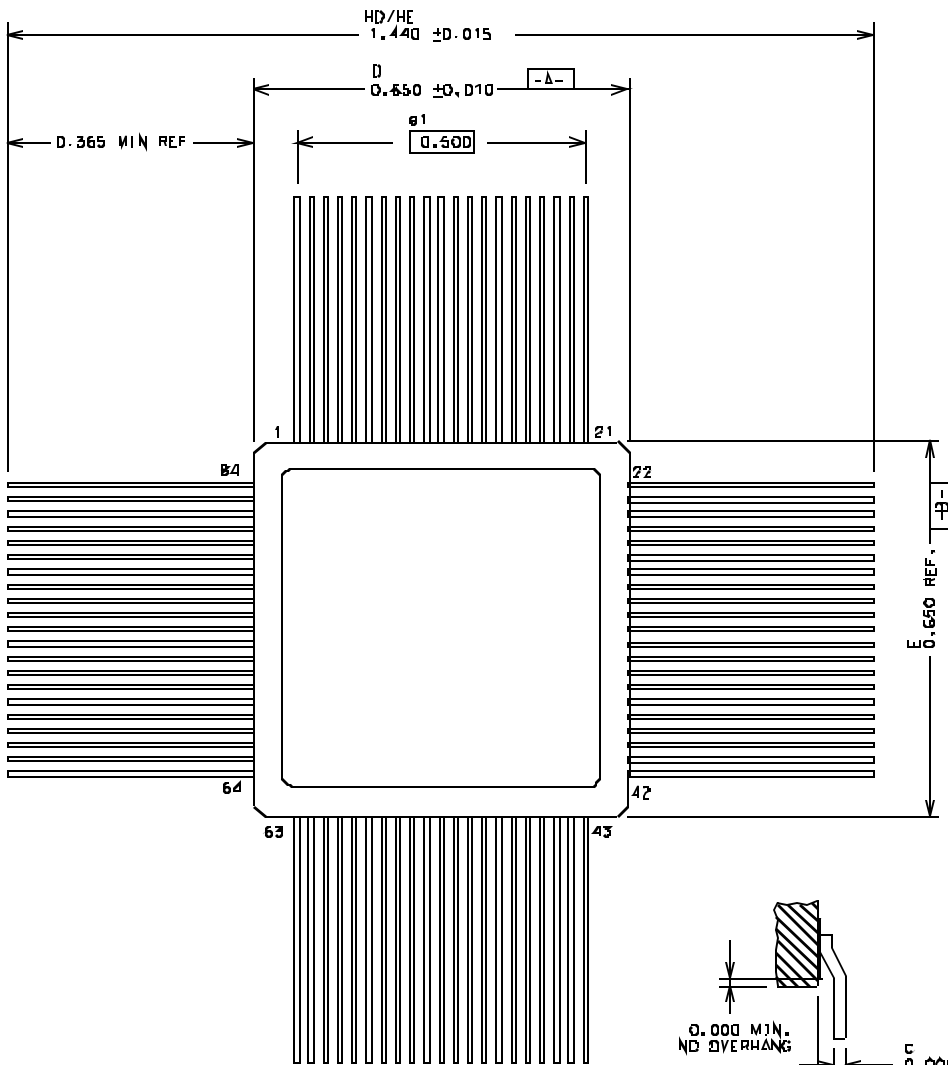

Flatpack 132

Document Number: 44078

Notes:

1. All package finishes are per MIL-PRF-38535.
2. Letter designations are for cross-reference to MIL-STD-1835.

SIDE VIEW

Flatpack 196
Document Number: 44087

- Notes
1. All package finishes are per MIL-PRF-38535.
 2. Letter designations are for cross-reference to MIL-STD-1835.