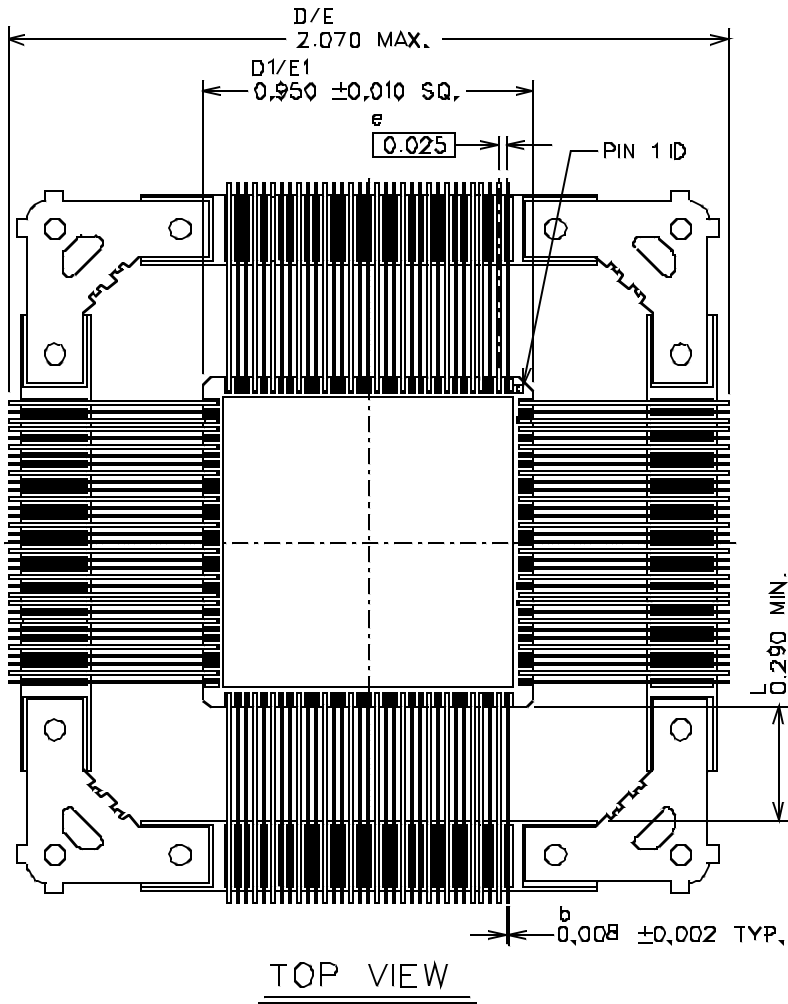

Document Number: 44072

Notes:

1. All package finishes are per MIL-PRF-38535.
2. Letter designations are for cross-reference to MIL-STD-1835.

SIDE VIEW

Flatpack 304
Document Number: 44074

- Notes:
1. All package finishes are per MIL-PRF-38535.
 2. Letter designations are for cross-reference to MIL-STD-1835.