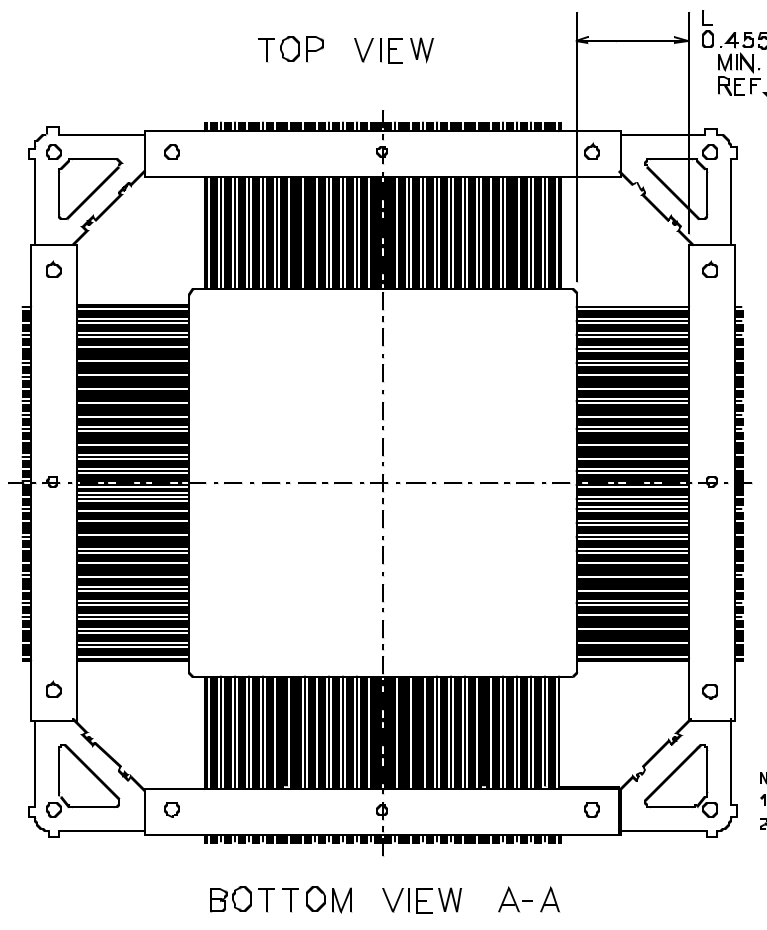

Flatpack 172

Flatpack 352

PGA 299

TOP VIEW

SIDE VIEW

BOTTOM VIEW A-A

DETAIL A

Flatpack 256

Document Number: 44072

Notes:

1. All package finishes are per MIL-PRF-38535.
2. Letter designations are for cross-reference to MIL-STD-1835.

SIDE VIEW

Flatpack 304
Document Number: 44074

- Notes:
1. All package finishes are per MIL-PRF-38535.
 2. Letter designations are for cross-reference to MIL-STD-1835.