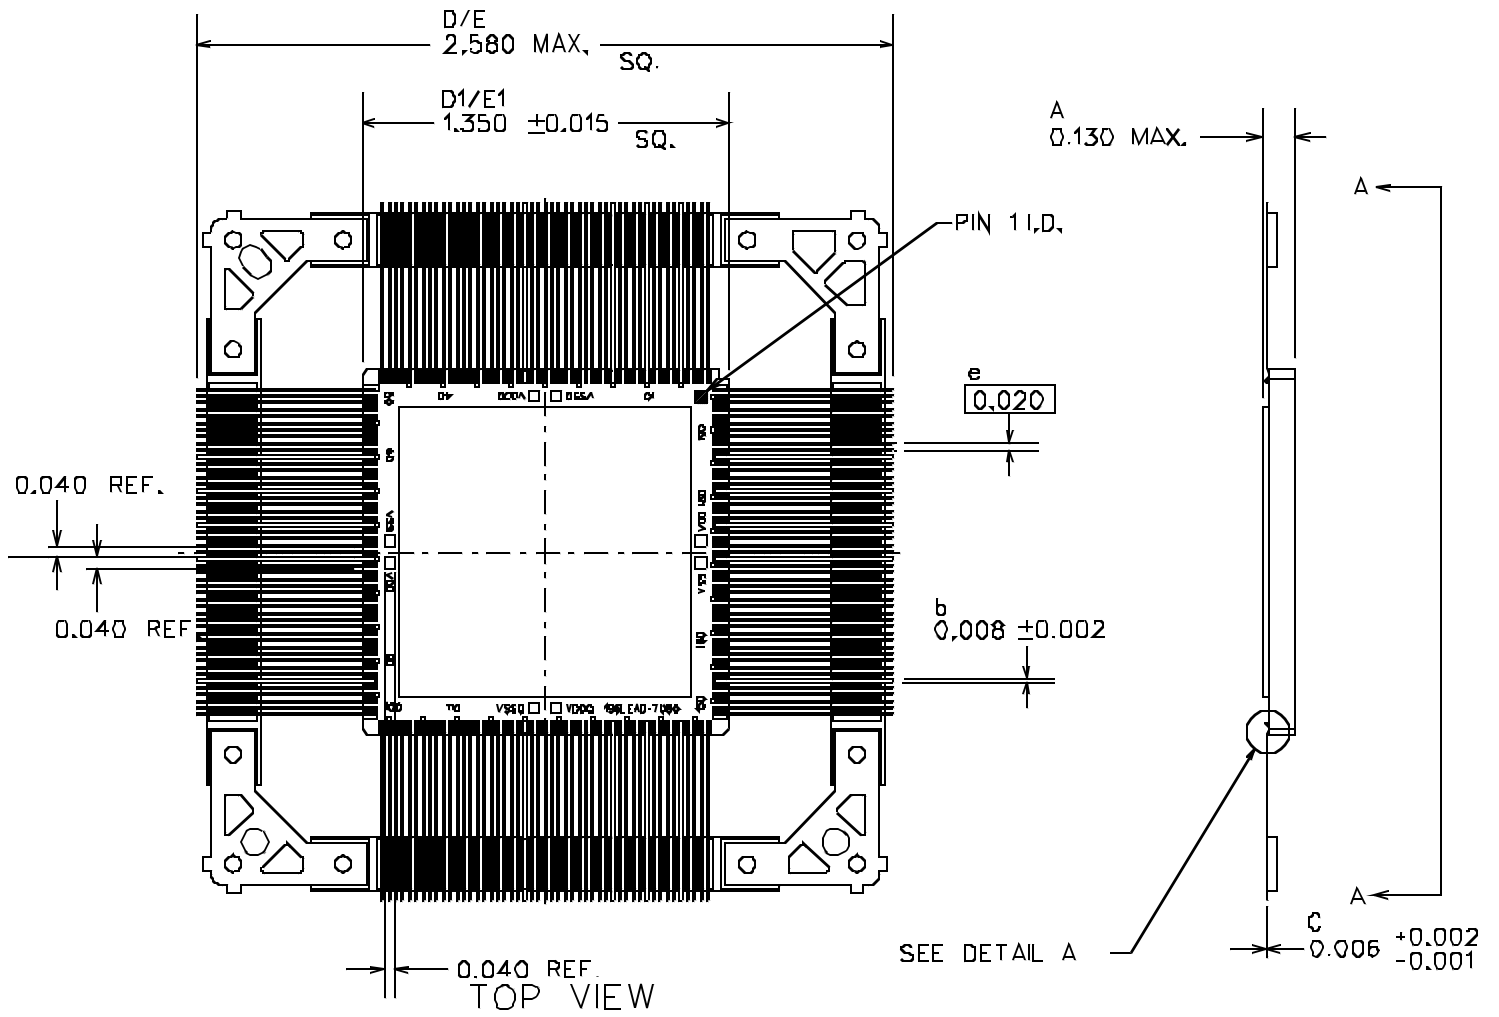

SIDE VIEW

Flatpack 196
Document Number: 44087

1. Notes
1. All package finishes are per MIL-PRF-38535.
  2. Letter designations are for cross-reference to MIL-STD-1835.