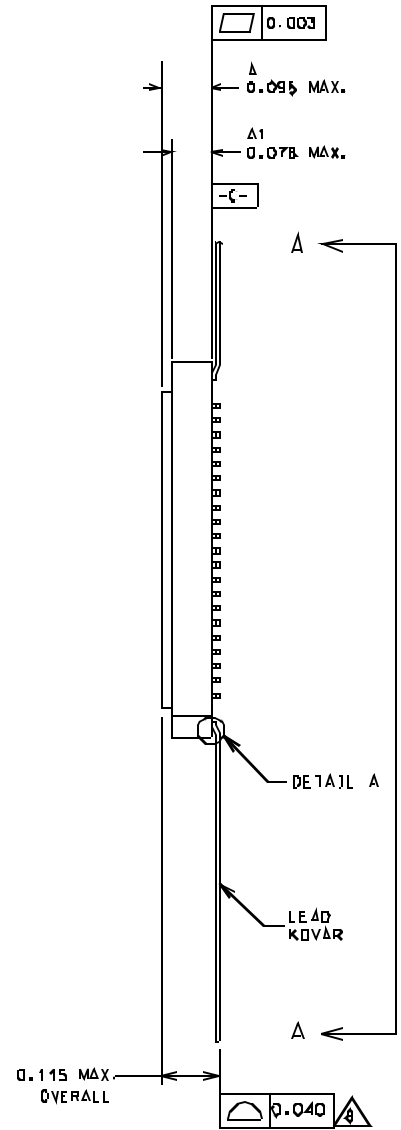

Document Number: 44072

Notes:

1. All package finishes are per MIL-PRF-38535.
2. Letter designations are for cross-reference to MIL-STD-1835.

SIDE VIEW

Flatpack 304
Document Number: 44074

- Notes:
1. All package finishes are per MIL-PRF-38535.
 2. Letter designations are for cross-reference to MIL-STD-1835.

Flatpack 132

Document Number: 44078

Notes:

1. All package finishes are per MIL-PRF-38535.
2. Letter designations are for cross-reference to MIL-STD-1835.

SIDE VIEW

Flatpack 196
Document Number: 44087

- Notes
1. All package finishes are per MIL-PRF-38535.
 2. Letter designations are for cross-reference to MIL-STD-1835.

TOP VIEW

DETAIL A

SIDE VIEW

BOTTOM VIEW A-A

Flatpack 84 (0.025" Pitch)

Document Number: 44096

Notes:

1. All package finishes are per MIL-PRF-38535.
2. Letter designations are for cross-reference to MIL-STD-1835.