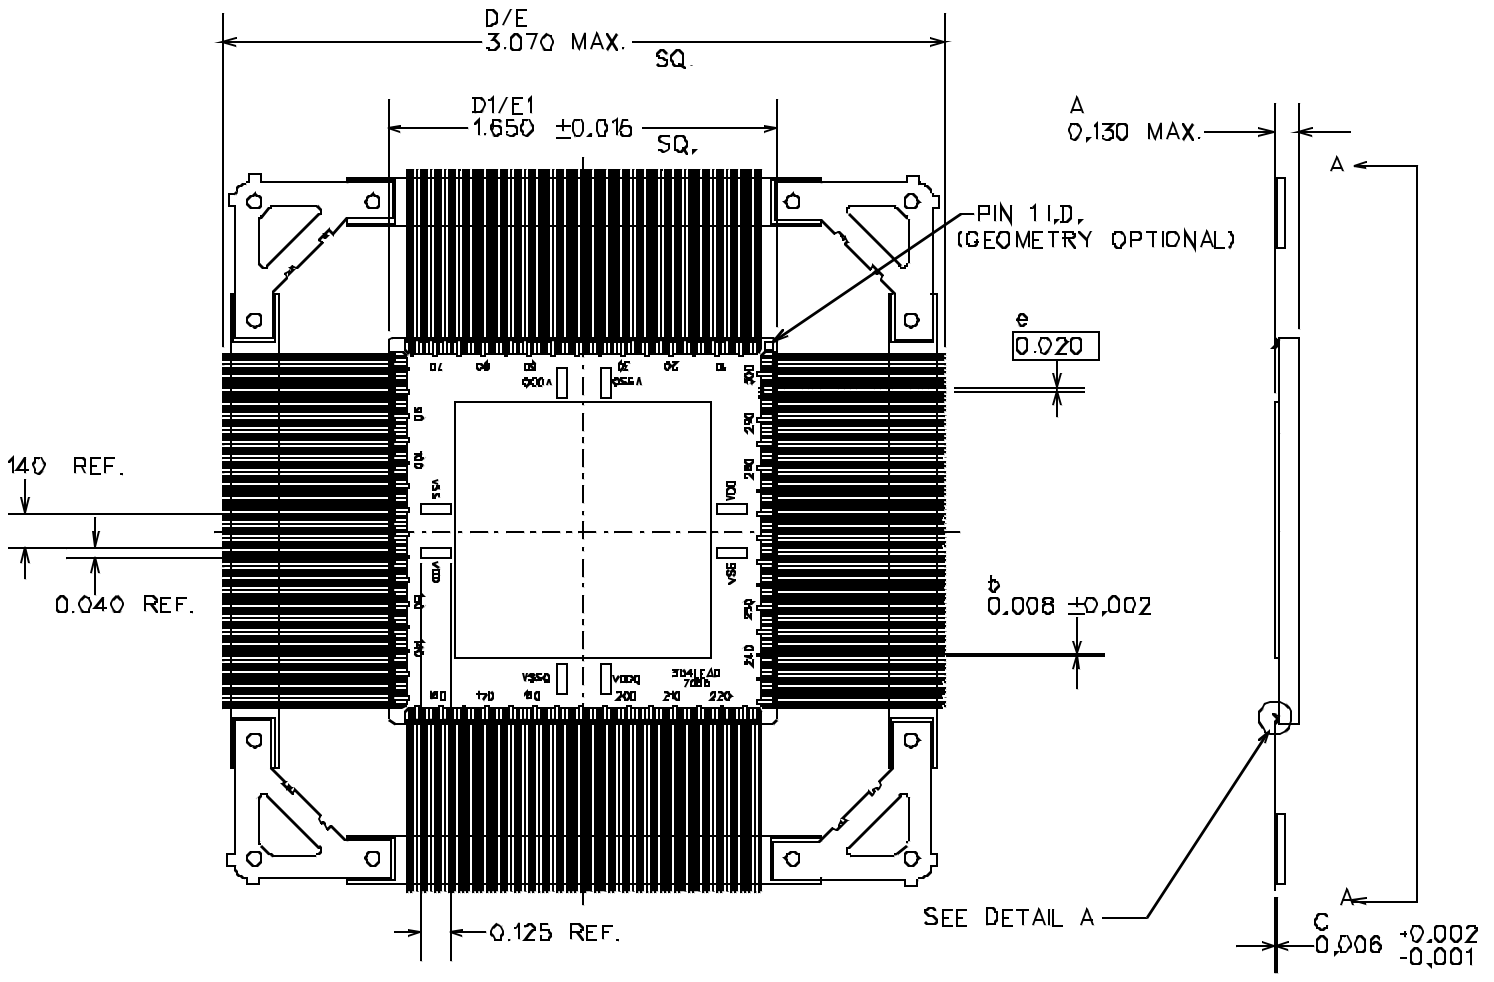

Flatpack 172

Flatpack 352

PGA 299

TOP VIEW

SIDE VIEW

BOTTOM VIEW A-A

DETAIL A

Flatpack 256

Document Number: 44072

Notes:

1. All package finishes are per MIL-PRF-38535.
2. Letter designations are for cross-reference to MIL-STD-1835.

SIDE VIEW

Flatpack 304
Document Number: 44074

- Notes:
1. All package finishes are per MIL-PRF-38535.
 2. Letter designations are for cross-reference to MIL-STD-1835.