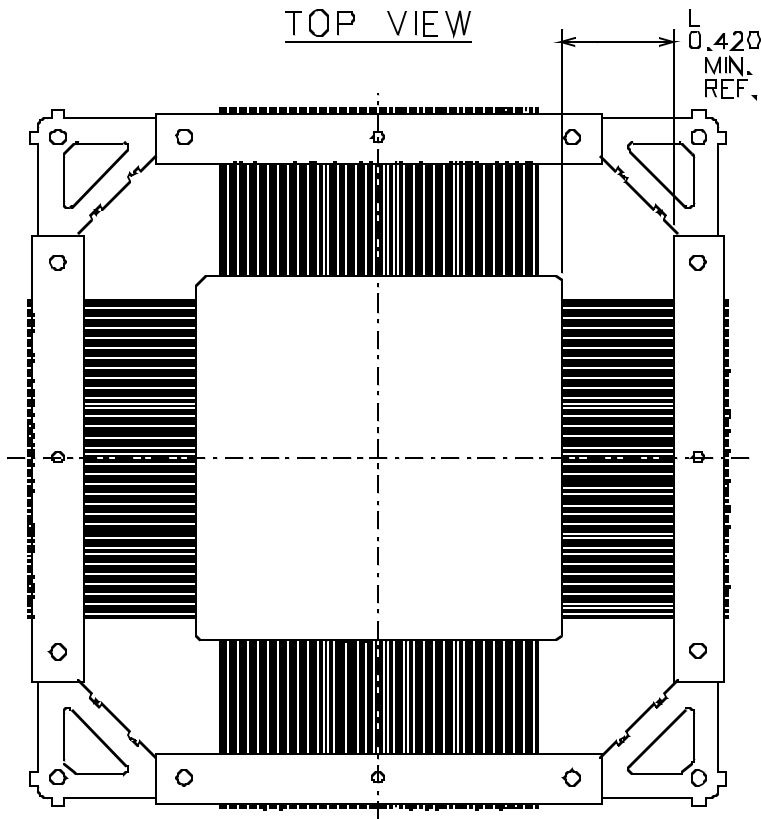

Flatpack 172

Flatpack 352

PGA 299

TOP VIEW

SIDE VIEW

BOTTOM VIEW A-A

DETAIL A

Flatpack 256

Document Number: 44072

Notes:

1. All package finishes are per MIL-PRF-38535.
2. Letter designations are for cross-reference to MIL-STD-1835.

SIDE VIEW

Flatpack 304
Document Number: 44074

- Notes:
1. All package finishes are per MIL-PRF-38535.
 2. Letter designations are for cross-reference to MIL-STD-1835.