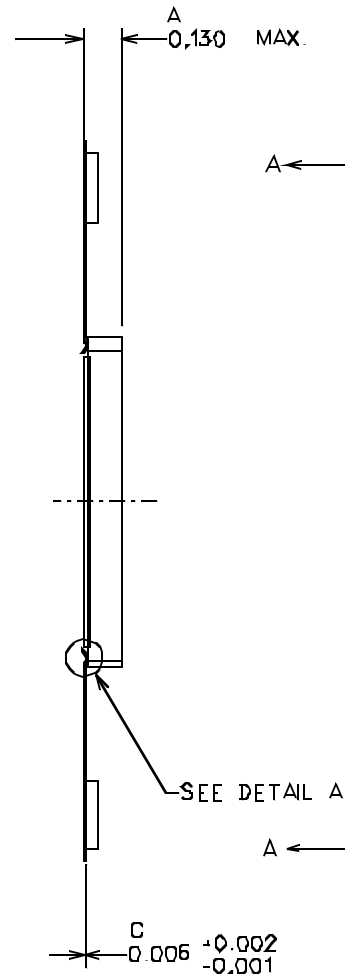

Document Number: 44072

Notes:

1. All package finishes are per MIL-PRF-38535.
2. Letter designations are for cross-reference to MIL-STD-1835.

SIDE VIEW

Flatpack 304
Document Number: 44074

- Notes:
1. All package finishes are per MIL-PRF-38535.
 2. Letter designations are for cross-reference to MIL-STD-1835.