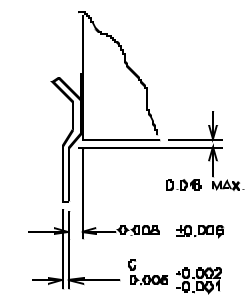

SIDE VIEW

DETAIL A