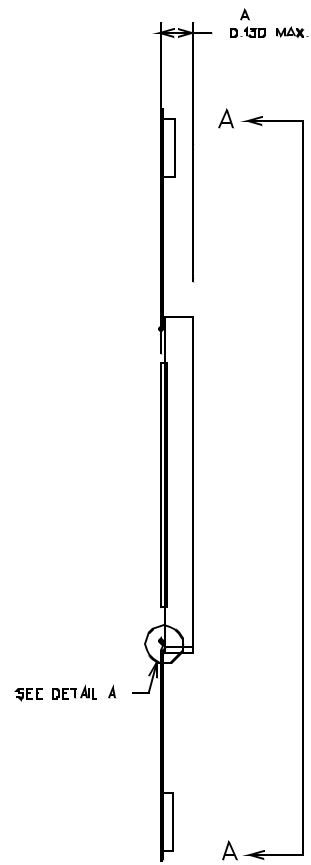

TOP VIEW

DETAIL A

SIDE VIEW

BOTTOM VIEW A-A

Flatpack 84 (0.025" Pitch)

Document Number: 44096

Notes:

1. All package finishes are per MIL-PRF-38535.
2. Letter designations are for cross-reference to MIL-STD-1835.