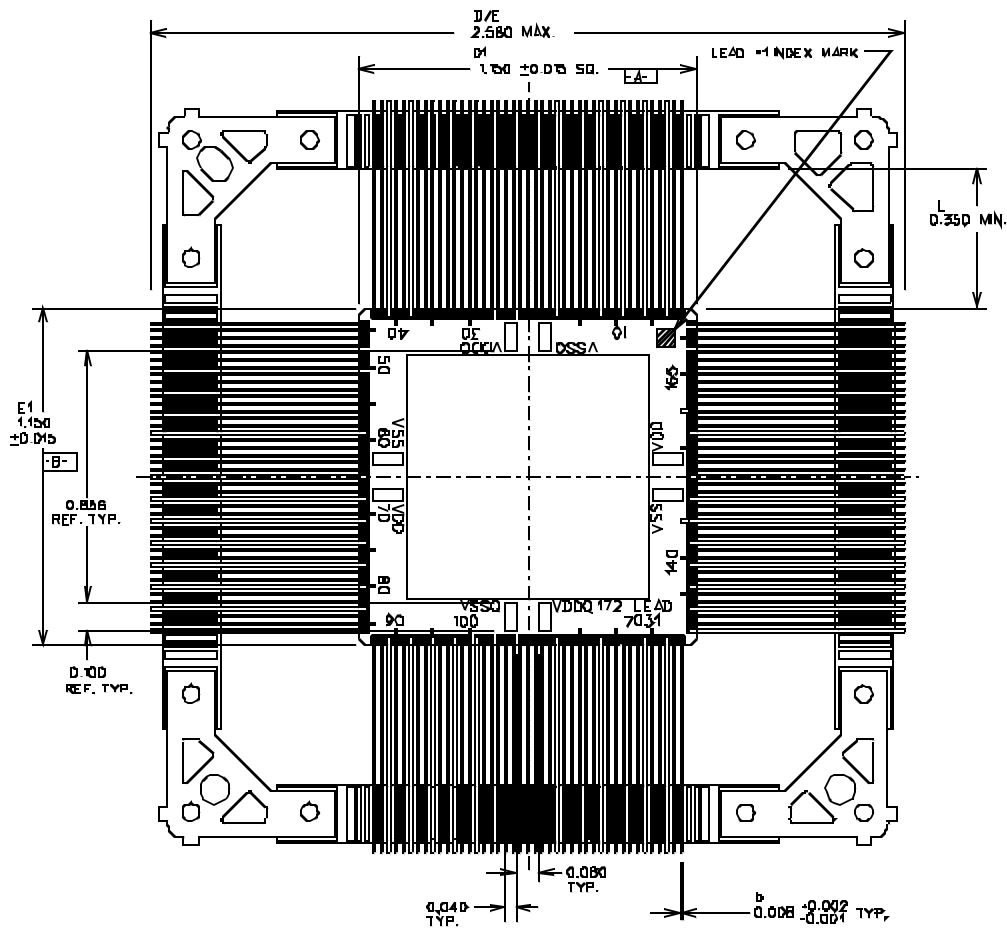

TOP VIEW

DETAIL A

SIDE VIEW

BOTTOM VIEW A-A

Flatpack 84 (0.025" Pitch)

Document Number: 44096

Notes:

1. All package finishes are per MIL-PRF-38535.
2. Letter designations are for cross-reference to MIL-STD-1835.