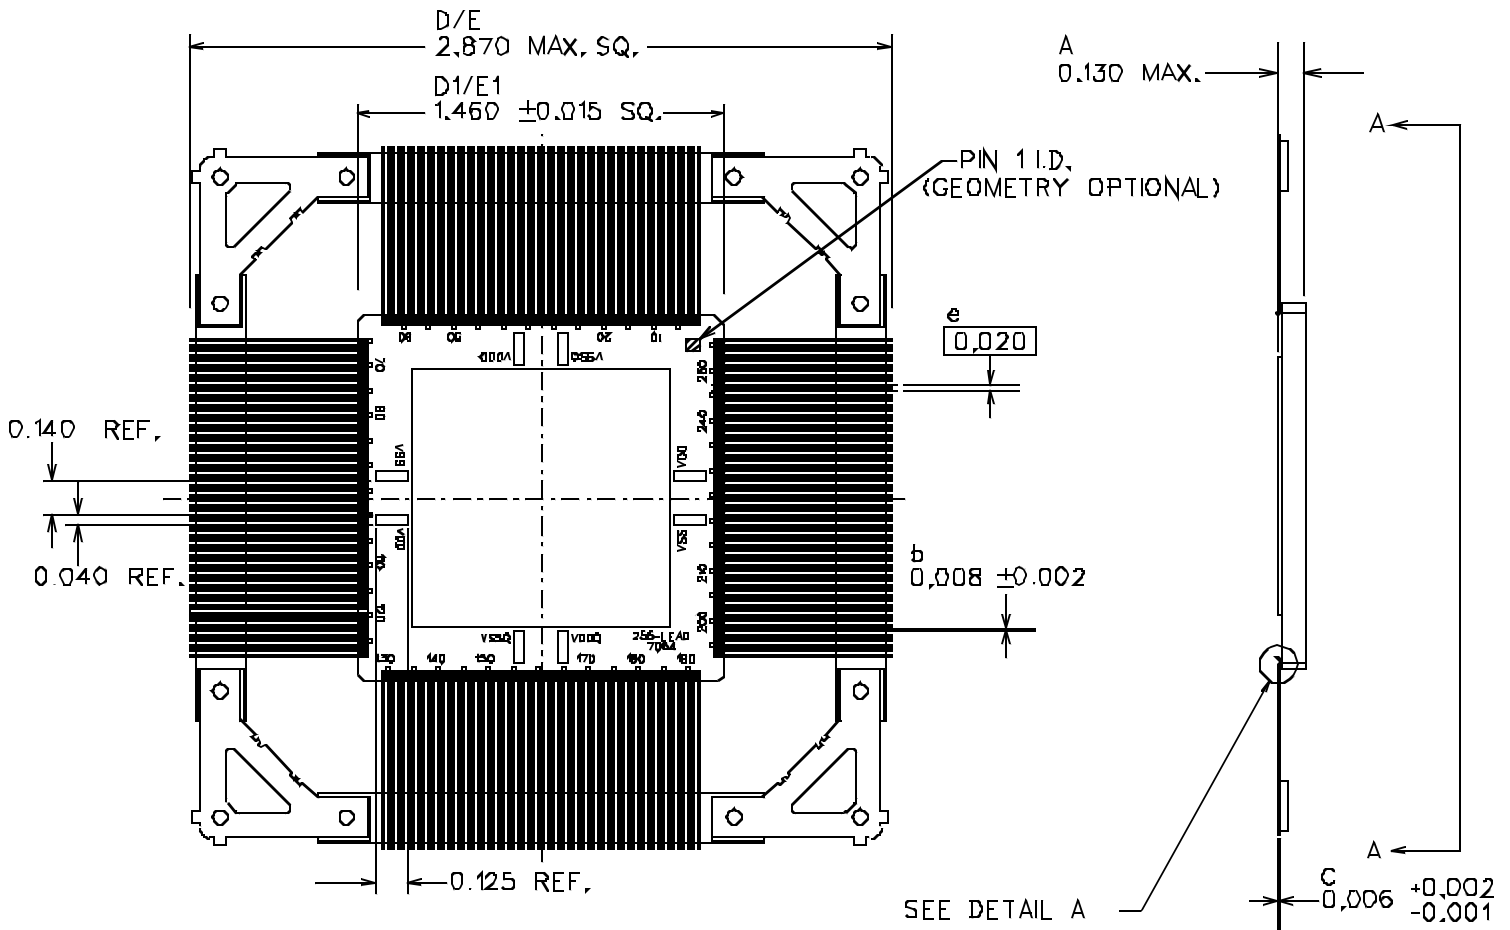

Gate Array Packages

Flatpack 256

Flatpack 196

Flatpack 304

Flatpack 132

Flatpack 196

Flatpack 84

Flatpack 84

Flatpack 172

Flatpack 352

PGA 299

TOP VIEW

SIDE VIEW

BOTTOM VIEW A-A

DETAIL A

Flatpack 256

Document Number: 44072

Notes:

1. All package finishes are per MIL-PRF-38535.
2. Letter designations are for cross-reference to MIL-STD-1835.

SIDE VIEW

Flatpack 304
Document Number: 44074

- Notes:
1. All package finishes are per MIL-PRF-38535.
 2. Letter designations are for cross-reference to MIL-STD-1835.

TOP VIEW

DETAIL A

SIDE VIEW

BOTTOM VIEW A-A

Flatpack 84 (0.025" Pitch)

Document Number: 44096

Notes:

1. All package finishes are per MIL-PRF-38535.
2. Letter designations are for cross-reference to MIL-STD-1835.