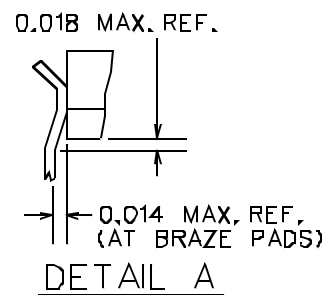

Flatpack 132

Document Number: 44078

Notes:

1. All package finishes are per MIL-PRF-38535.
2. Letter designations are for cross-reference to MIL-STD-1835.

SIDE VIEW

Flatpack 196
Document Number: 44087

- Notes
1. All package finishes are per MIL-PRF-38535.
 2. Letter designations are for cross-reference to MIL-STD-1835.

TOP VIEW

DETAIL A

SIDE VIEW

BOTTOM VIEW A-A

Flatpack 84 (0.025" Pitch)

Document Number: 44096

Notes:

1. All package finishes are per MIL-PRF-38535.
2. Letter designations are for cross-reference to MIL-STD-1835.