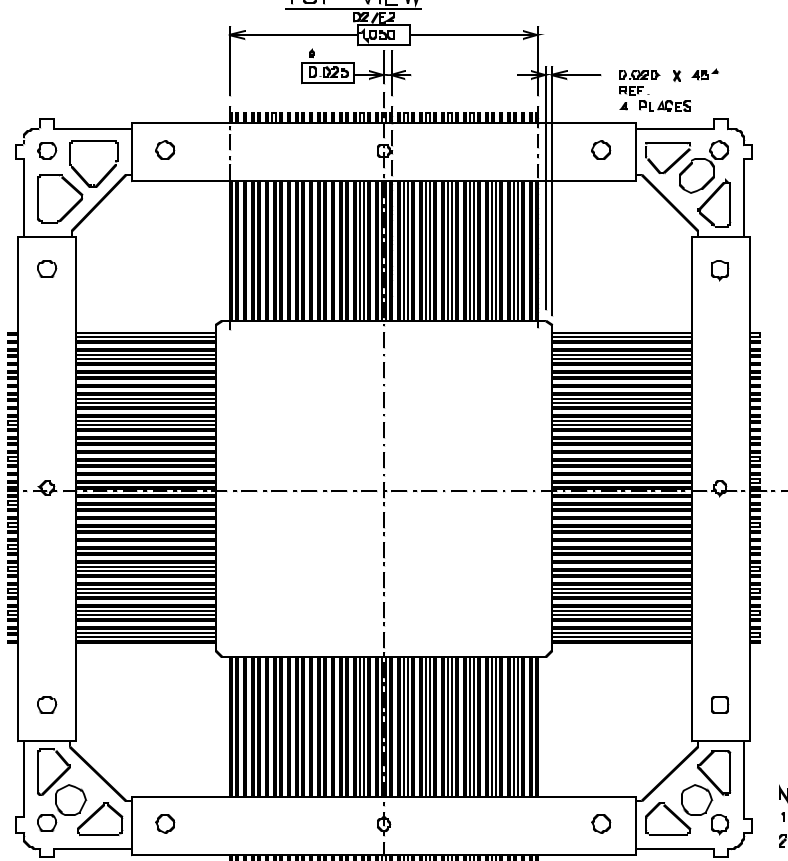

BOTTOM VIEW A-A