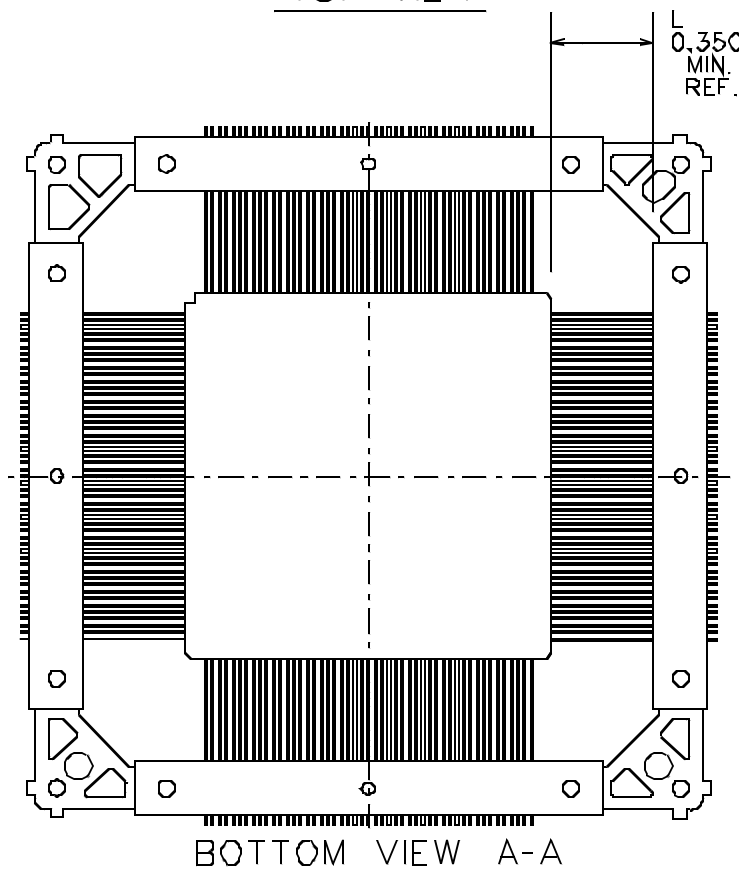

SIDE VIEW

Flatpack 196
Document Number: 44087

1. Notes
1. All package finishes are per MIL-PRF-38535.
  2. Letter designations are for cross-reference to MIL-STD-1835.